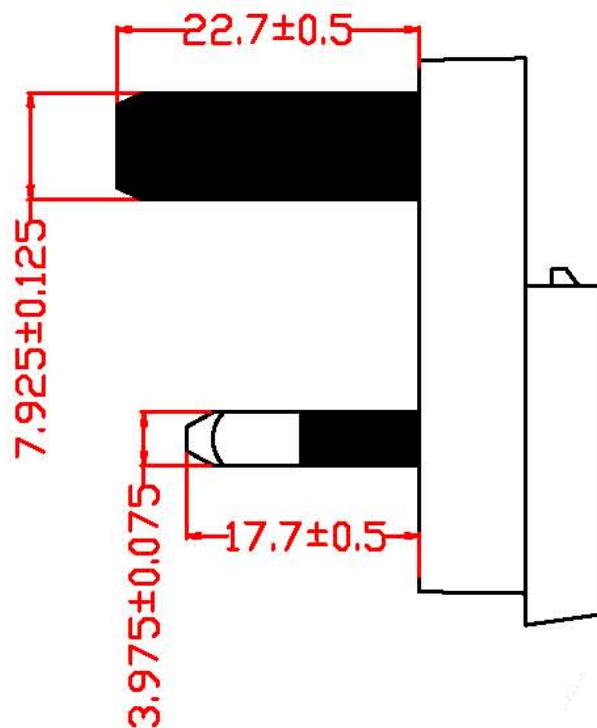

6.35 ± 0.13 3.975 ± 0.075

PART TITLE United Kingdom Interchangeable Plug.
Compatible with 6W, 15W, 18W and 40W Interchangeable Power Supplies

PART NO.	BSI-INT
DATE	12.17.2014
APPROVAL	CB
UNIT	mm
REV	0

CONDOR ELECTRONICS, INC.
T: 408-745-7141 F: 408-745-0439
990 San Antonio Road
Palo Alto, CA 94303 USA
sales@condorelectronics.net