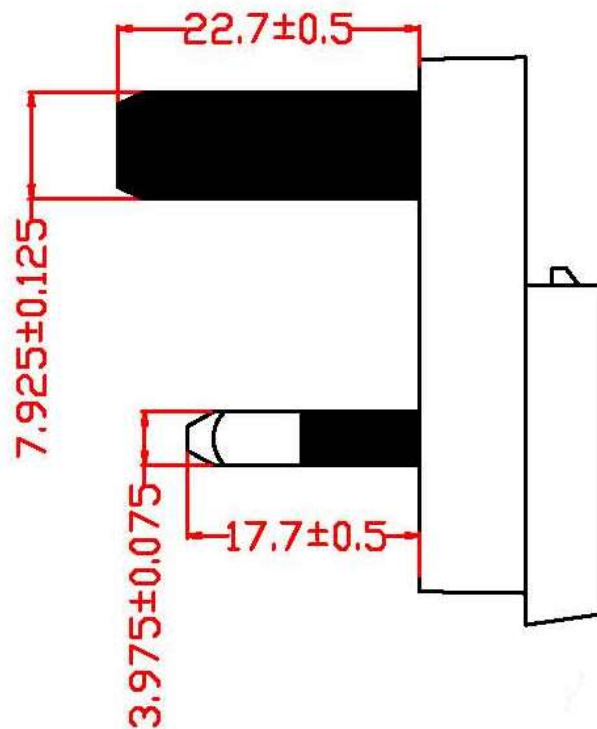

6.35±0.13

3.975±0.075

**PART TITLE** United Kingdom Interchangeable Plug.  
Compatible with 6W, 15W, 18W and 40W  
Interchangeable Power Supplies

<b>PART NO.</b>	BSI-INT
<b>DATE</b>	12.17.2014
<b>APPROVAL</b>	CB
<b>UNIT</b>	mm
<b>REV</b>	0