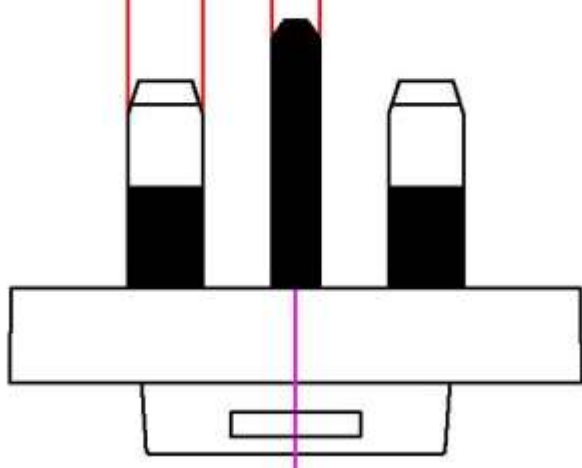

6.35±0.13

3.975±0.075

**PART TITLE** United Kingdom Interchangeable Plug.  
Compatible with 6W, 15W, 18W and 40W  
Interchangeable Power Supplies

<b>PART NO.</b>	BSI-INT
<b>DATE</b>	12.17.2014
<b>APPROVAL</b>	CB
<b>UNIT</b>	mm
<b>REV</b>	0