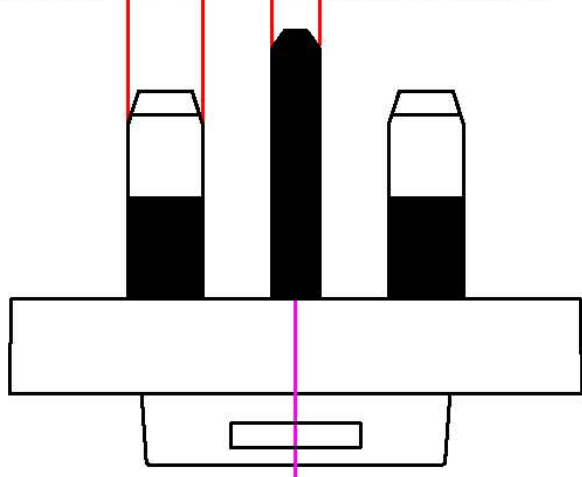

6.35 ± 0.13 3.975 ± 0.075

PART TITLE United Kingdom Interchangeable Plug.
Compatible with 6W, 15W, 18W and 40W Interchangeable Power Supplies

PART NO.	BSI-INT
DATE	12.17.2014
APPROVAL	CB
UNIT	mm
REV	0

CONDOR ELECTRONICS, INC.
T: 408-745-7141 F: 408-745-0439
990 San Antonio Road
Palo Alto, CA 94303 USA
sales@condorelectronics.net