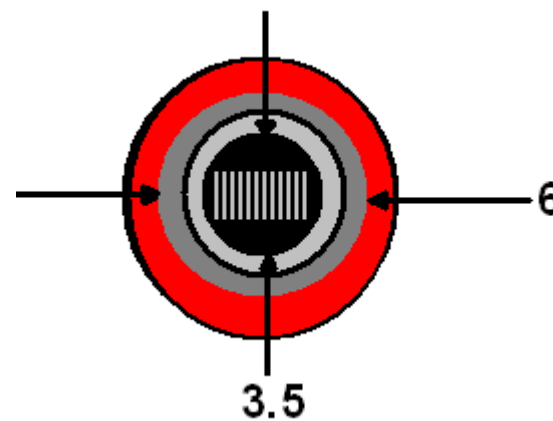

PLUG REAR VIEW

PART TITLE	Assembly Banana Plug Red = +, Black = -
-------------------	--

PART NO.	SBAN
DATE	12.11.2014
APPROVAL	CB
UNIT	mm
REV	0

CONDOR ELECTRONICS, INC.
 T: 408-745-7141 F: 408-745-0439
 780 Montague Expy. Ste. 406
 San Jose, CA 95131 USA
sales@condorelectronics.net