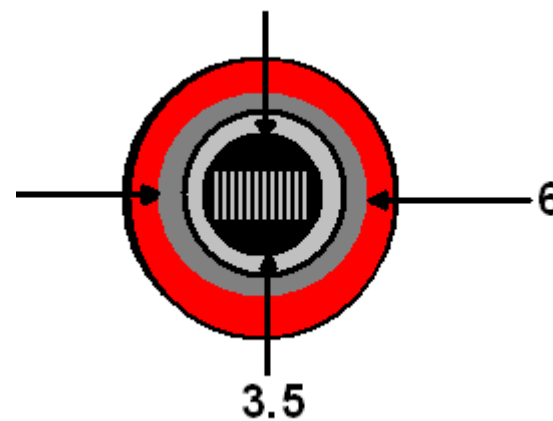

PLUG REAR VIEW

| | |
|-------------------|--|
| PART TITLE | Assembly Banana Plug Red = +, Black = - |
|-------------------|--|

| | |
|-----------------|------------|
| PART NO. | SBAN |
| DATE | 12.11.2014 |
| APPROVAL | CB |
| UNIT | mm |
| REV | 0 |