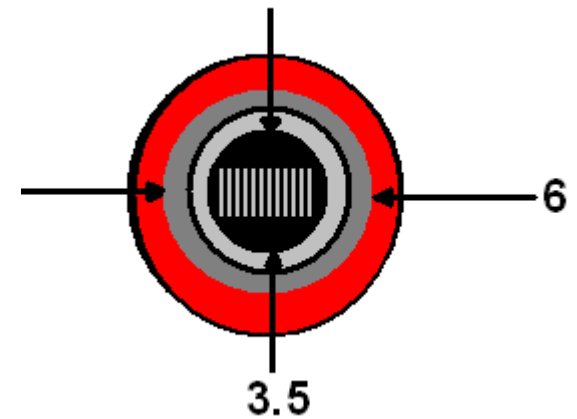

PLUG REAR VIEW

<b>PART</b>	Assembly Banana Plug
<b>TITLE</b>	Red = +, Black = -

<b>PART NO.</b>	SBAN
<b>DATE</b>	12.11.2014
<b>APPROVAL</b>	CB
<b>UNIT</b>	mm
<b>REV</b>	0

**CONDOR ELECTRONICS, INC.**  
 T: 408-745-7141 F: 408-745-0439  
 990 San Antonio Road  
 Palo Alto, CA 94303 USA  
[sales@condorelectronics.net](mailto:sales@condorelectronics.net)